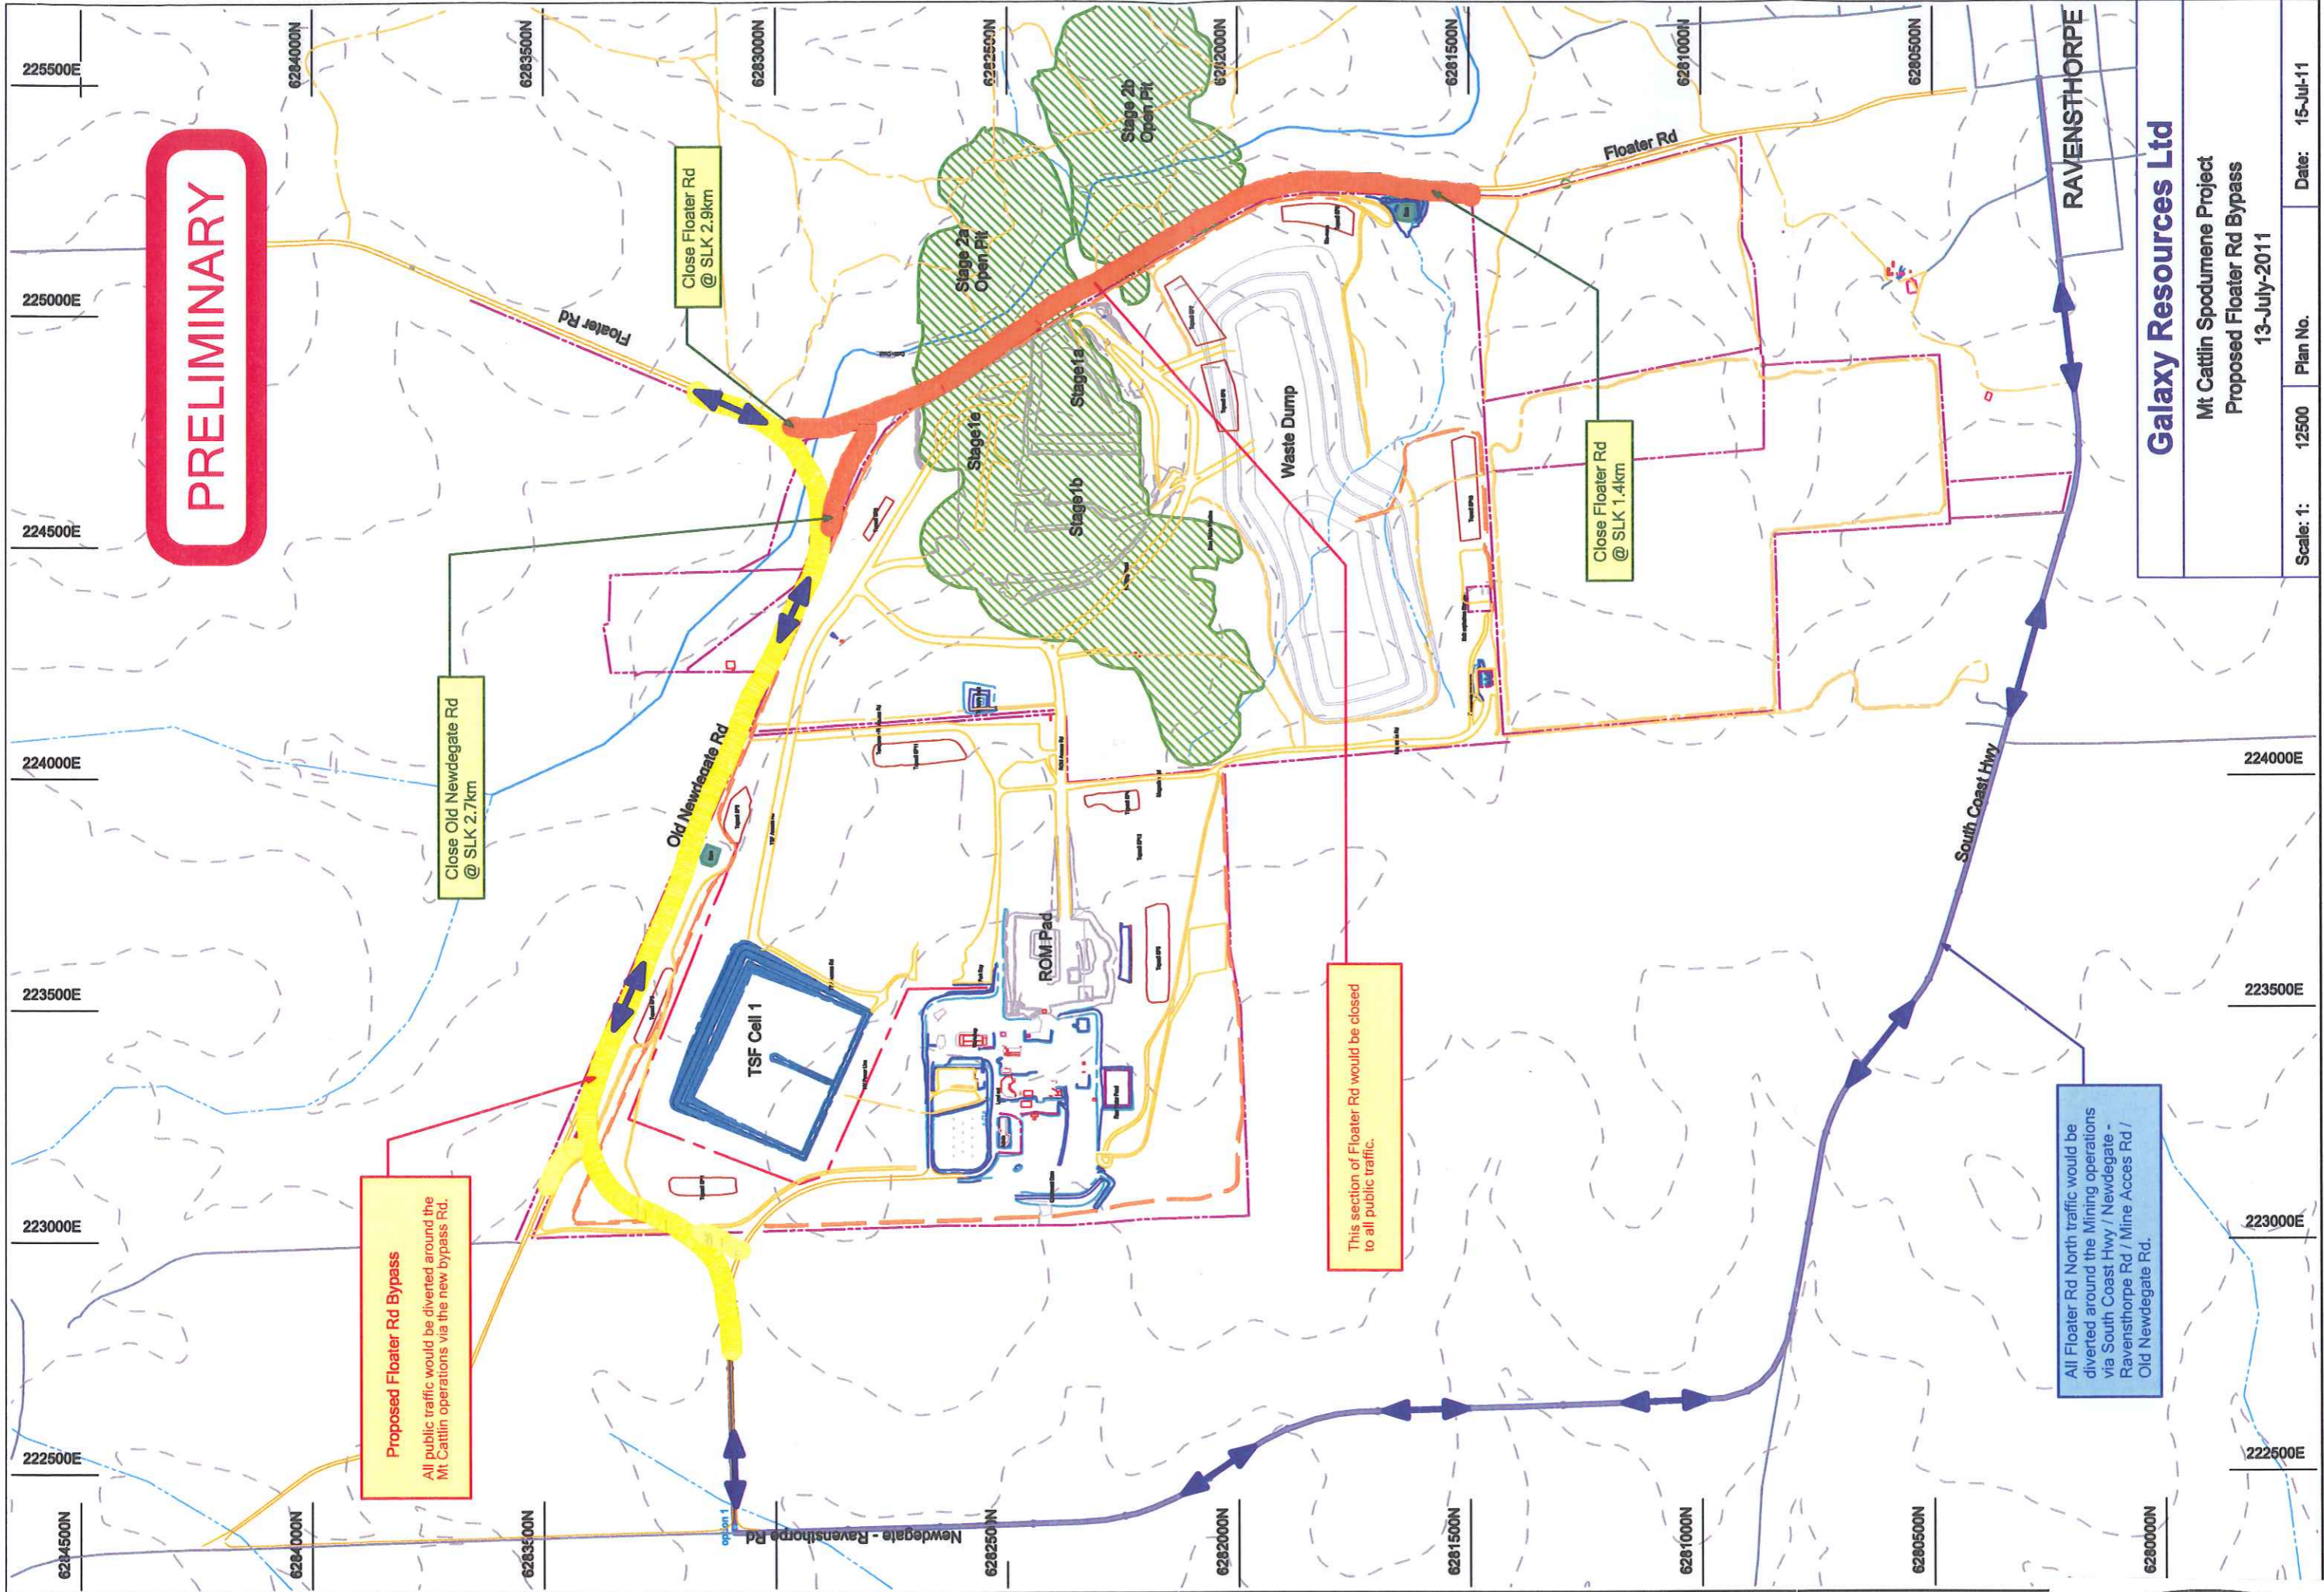

PRELIMINARY

Galaxy Resources Ltd

Mt Cattlin Spodumene Project
Proposed Floater Rd Bypass
13-July-2011

Scale: 1: 12500 Plan No. Date: 15-Jul-11